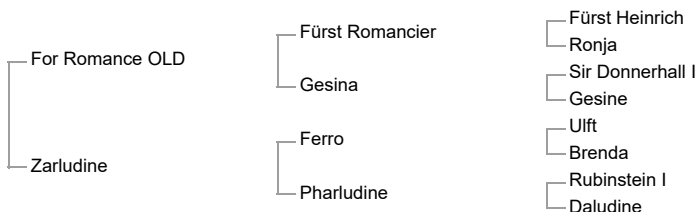

Willem Normandi

black stallion
2018-04-08, AES

Sire:

For Romance OLD (Old, 2009, dark bay stallion by Fürst Romancier) Approved For: Hann, Holst, Old, Westf with Therese Nilshagen (SWE) 3rd - Ankum (GER) - Nat.;

Sire of: **Meggle's Fidelio Royal** - approved stallion - €280, **For Final OLD** - approved stallion - €200, **For Ferrero** - approved stallion

1st dam:

Zarludine (KWPN, 2004, black brown mare by Ferro)

Willem Normandi (AES, 2018, black stallion by For Romance OLD)

2nd dam:

Pharludine (KWPN, 1997, bay mare by Rubinstein I)

Zarludine (KWPN, 2004, black brown mare by Ferro) :See Above

Androdine (KWPN, 2005, dark bay mare by Sandro Hit) **IDR** with Laura Ihring (DEU)