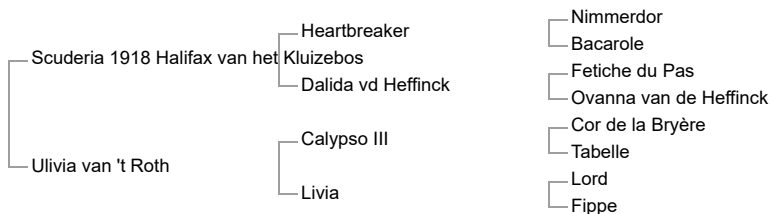

Talifax van 't Roth

bay stallion
2019-04-14, BWP
Holstein 2581

Sire:

SCUDERIA 1918 HALIFAX VAN HET KLUIZEBOS (BWP, 2007, chestnut stallion by

Heartbreaker) Approved For: BWP, Holst, KWPN, sBs 1 placing @ **Level 1.70m** - Lorenzo de Luca (ITA) and 1 win - 32 placings @ 1.60m 1st CSIO5* Rome (ITA) (1.60m);ETC