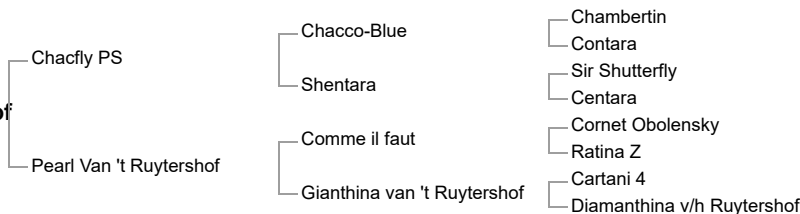

## Tiger van 't Ruytershof

chestnut stallion  
2019-05-11, BWP  
BWP 69