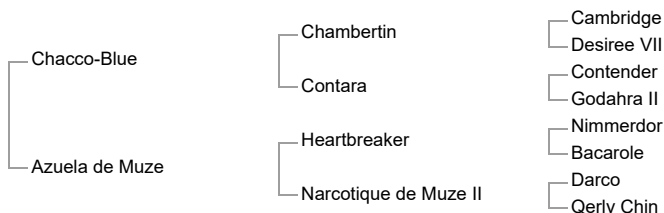

## Tartufo de Muze

chestnut stallion  
2019-06-04, BWP  
BWP 34

### Sire:

**CHACCO-BLUE** (Meckl, 1998, bay stallion by Chambertin) Approved For: Hann, MV, Old, OS, Rhein, SF, SI, SWB, Westf 4 placings @ **Level 1.60m** - Andreas Kreuzer (DEU) and 1 win - 2 placings @ 1.55m 3rd CSIO5\* Aachen (GER) (1.60m); 3rd CSIO5\* Falsterbo (SWE) (1.60m); ETC...