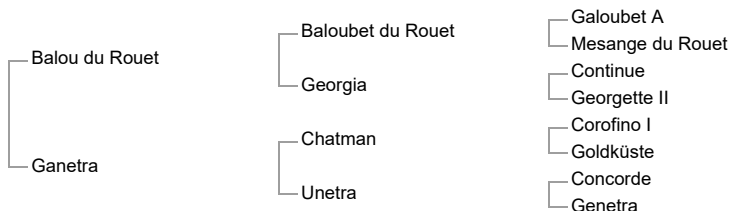

Trouble Balou FDV

chestnut stallion
2019-06-05, BWP

Sire:

Balou du Rouet (Old, 1999, bay stallion by Baloubet du Rouet) Approved For: Hann, MV, Old, OS, SF, SI, SWB, Westf, Z **Level 1.45m** - Helena Tortstenson (SWE)

Sire of: **ALBFÜHREN'S BIANCA - Level 1.70m** - €1,457,773, **BABALOU 41 - Level 1.70m** - €915,239, **FIRST CLASS VAN EECKELGHEM - Level 1.60m** - €621,495

1st dam:

Genetra (BWP, 2006, bay mare by Chatman)