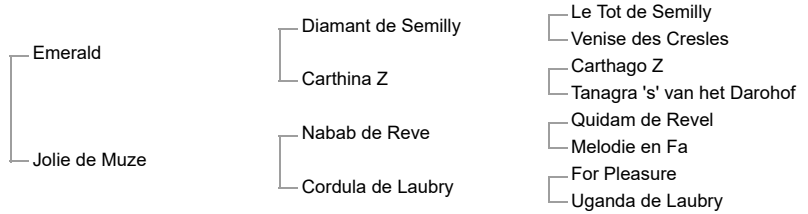

Special Music
bay stallion
2018-04-28, BWP
BWP 22

Sire:

EMERALD (BWP, 2004, chestnut stallion by Diamant de Semilly) Approved For: BWP, Holst, KWPN, Old, SF, SWB **ISJ 1.60m** with Harrie Smolders (NLD) 1st CSI5*-W Bordeaux (FRA) (**1.60m**); 1st CSI5* GCT/GCL Chantilly (FRA) (**1.60m**); 1st Rio de Janeiro (BRA) Olympic Games-S (**1.60m**); 1st CSIO5* Rotterdam (NED) (**1.60m**); 1st CSI4*-W Washington (USA) (**1.60m**); .ETC